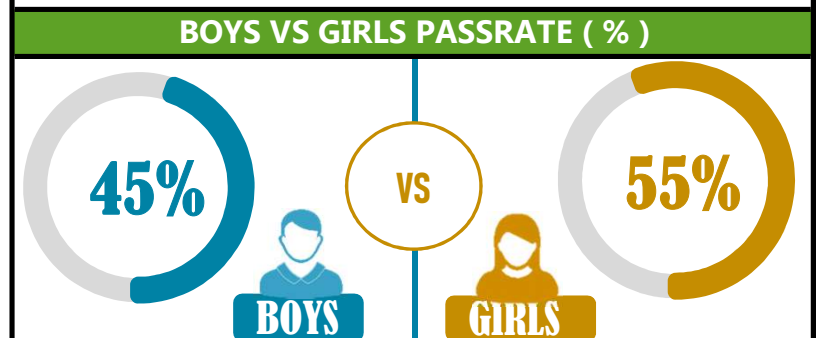

OVERALL GRADE ANALYSIS	NO.	SEATED	%
A	3	22	14%
B	9		41%
C	10		45%
D	1	1	5%
E	0		0%

OVERALL PERFORMANCE ANALYSIS		
REGISTERED	23	100%
SEATED	23	100%
ABSENTEES	0	0%
PASSED	22	96%
FAILED	1	4%