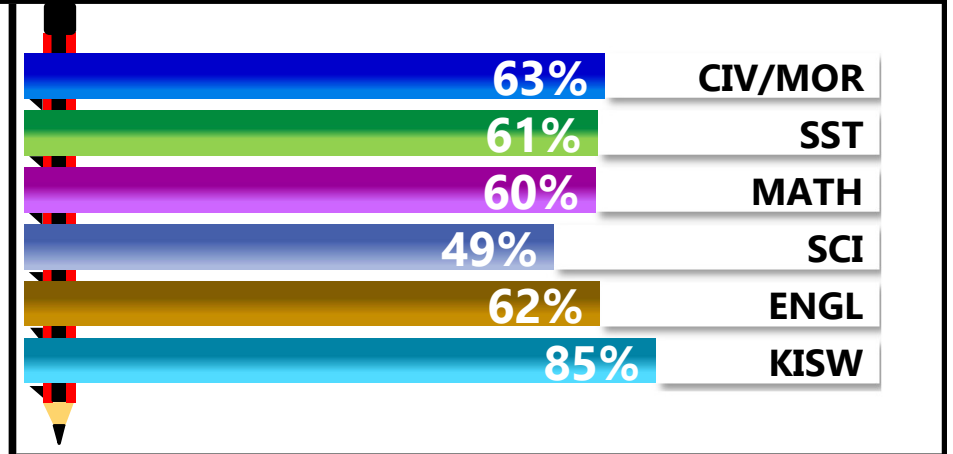

		BUYEGI ARCHBISHOP			
REGION: MWANZA		SCHOOL AVERAGE	190.0	OVERALL GRADE	
DISTRICT: MWANZA				CATEGORY	
BELOW 40					

SUBJECT PERFORMANCE ANALYSIS

SUBJECT NAME	AVG	%	RNK
KISWAHILI	42.4	85%	1
CIVIC & MORAL	31.7	63%	2
ENGLISH	30.9	62%	3
SOCIAL STUDIES	30.5	61%	4
MATHEMATICS	30.1	60%	5
SCIENCE	24.4	49%	6
BOYS/GIRLS PASS RATE	STD	AVG	%
BOYS	10	0.45	###
GIRLS	13	0.55	###

GRADE ANALYSIS SUMMARY					
SUBJECT NAME/GRADE	A	B	C	D	E
MATHEMATICS	3	8	8	3	1
KISWAHILI	17	6	0	0	0
ENGLISH	2	13	4	4	0
SCIENCE	1	3	12	6	1
SOCIAL STUDIES	4	8	8	3	0
CIVIC AND MORAL	1	12	9	0	0

OVERALL GRADE ANALYSIS	NO.	SEATED	%
A	3	22	14%
B	9		41%
C	10		45%
D	1	1	5%
E	0		0%